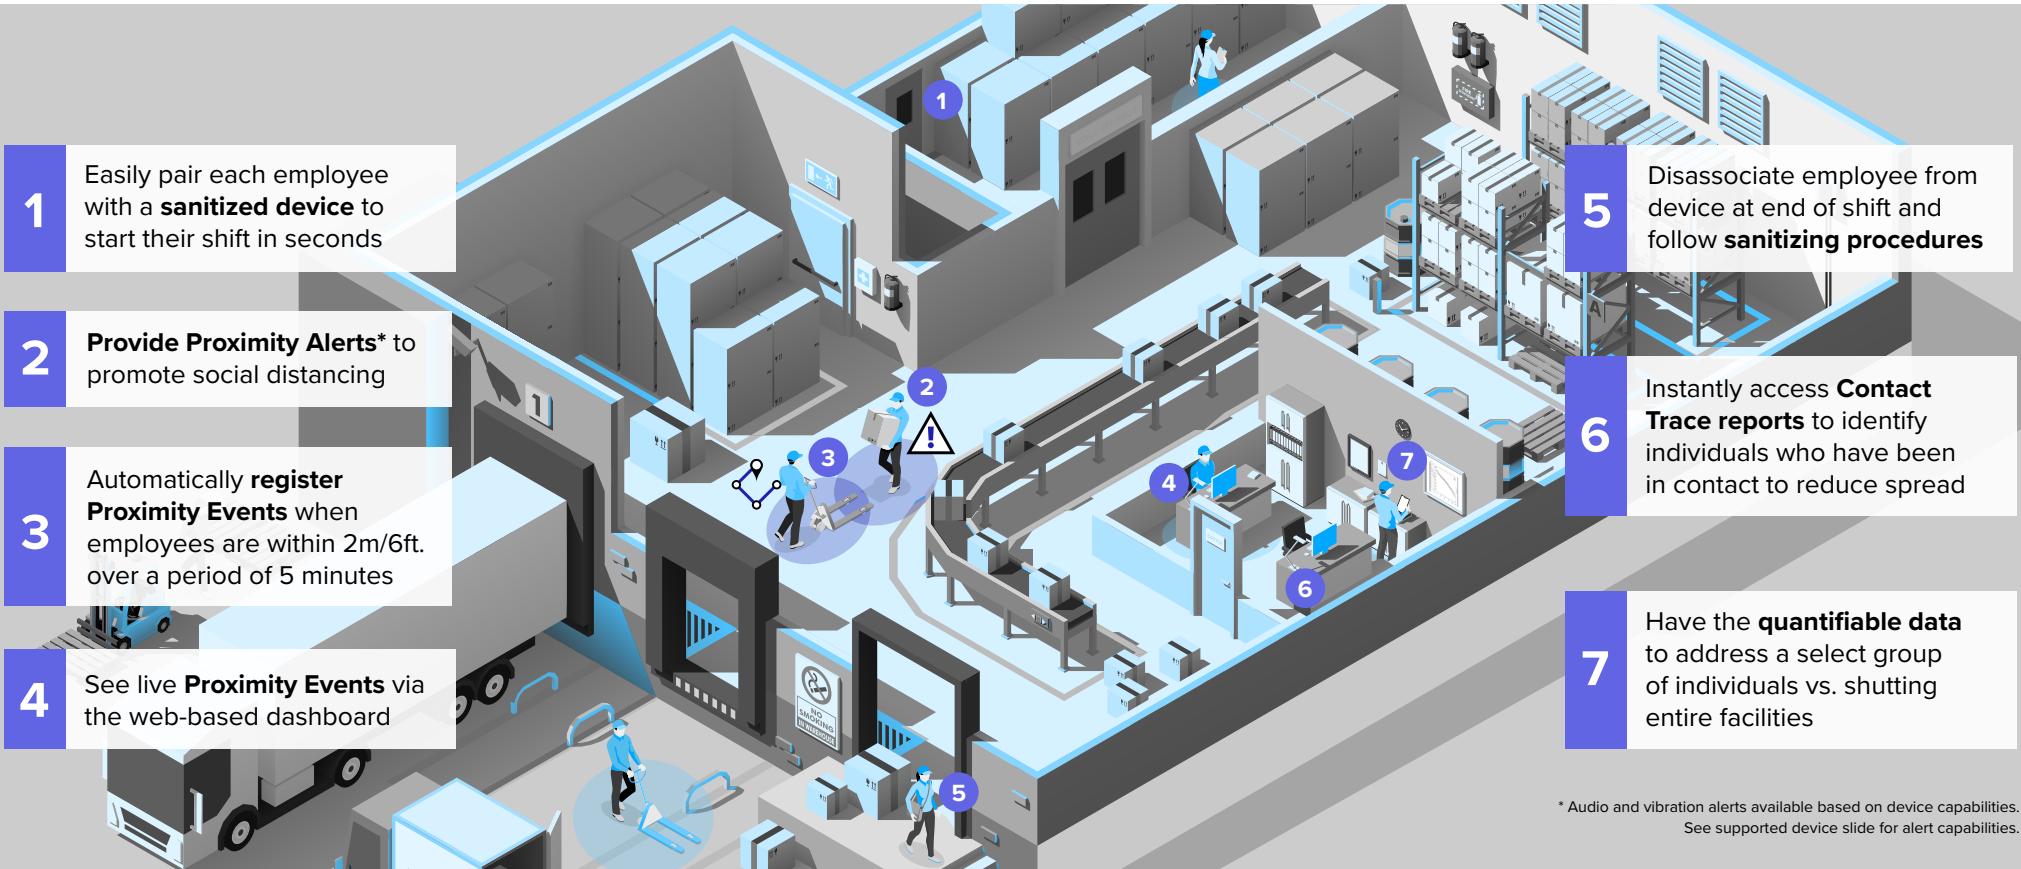

**ZEBRA**  
CAPTURE  
YOUR EDGE

# Turn Work Zones Into Safe Zones

## Tools and Technology to Protect Workers and Keep Your Business Operational

Zebra MotionWorks® Proximity combines automated contact tracing with user-level proximity alerts to contain exposure and empower your workers to maintain distance.

**4** See live **Proximity Events** via the web-based dashboard

**5** Disassociate employee from device at end of shift and follow **sanitizing procedures**

**6** Instantly access **Contact Trace reports** to identify individuals who have been in contact to reduce spread